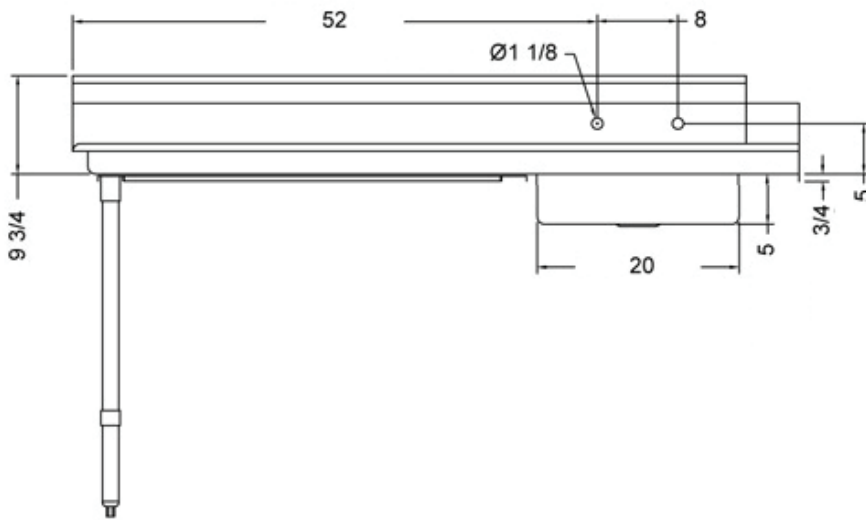

# 30" x 72" STAINLESS STEEL SOILED DISH TABLE (LEFT OF DISHWASHER)

### FEATURES

- ✓ Made with high quality 18 gauge 430 stainless steel
- ✓ Dimensions: 30" x 72" x 35<sup>1/2</sup>" plus 5" backsplash
- ✓ Tub dimentions: 20" x 20" x 5"
- ✓ Stainless bullet feet, legs and sockets
- ✓ Central 3.5" sink drain
- ✓ Soiled dish basket included

# TSDT-3072-LWM : GOES ON THE LEFT OF THE DISHWASHER