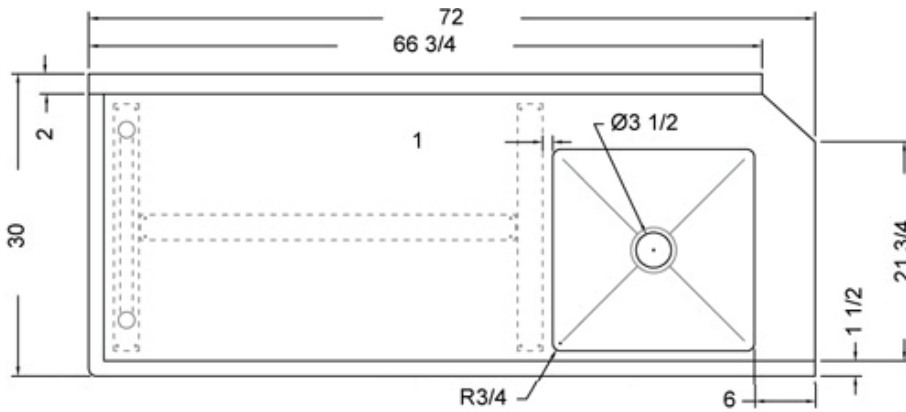

TSDT-3072-LWM : GOES ON THE LEFT OF THE DISHWASHER