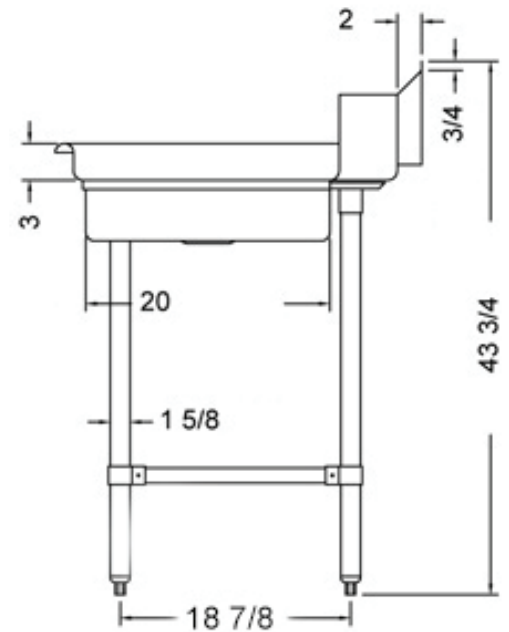

# 30" x 72" STAINLESS STEEL SOILED DISH TABLE (LEFT OF DISHWASHER)

### FEATURES

- ✓ Made with high quality 18 gauge 430 stainless steel
- ✓ Dimensions: 30" x 72" x 35<sup>1/2</sup>" plus 5" backsplash
- ✓ Tub dimentions: 20" x 20" x 5"
- ✓ Stainless bullet feet, legs and sockets
- ✓ Central 3.5" sink drain
- ✓ Soiled dish basket included

# TSDT-3072-LWM : GOES ON THE LEFT OF THE DISHWASHER