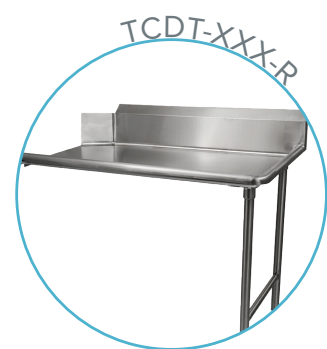

# 30" x 72" STAINLESS STEEL SOILED DISH TABLE (LEFT OF DISHWASHER)

## TSDT-3072-LWM

2022RV.1

### FEATURES

- ✓ Made with high quality 18 gauge 430 stainless steel
- ✓ Dimensions: 30" x 72" x 35<sup>1/2</sup>" plus 5" backsplash
- ✓ Tub dimentions: 20" x 20" x 5"
- ✓ Stainless bullet feet, legs and sockets
- ✓ Central 3.5" sink drain
- ✓ Soiled dish basket included

### OPTIONAL ACCESSORIES

- ✓ Stainless Steel Shelf
- ✓ Wall mount pre-rinse fausset with hose
- ✓ Clean dish table (right)
- ✓ Wire Shelving