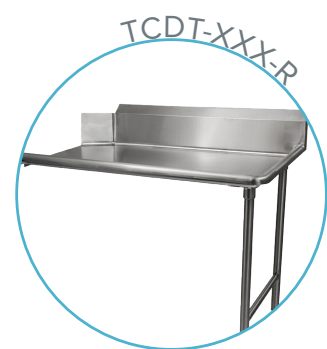

30" x 60" STAINLESS STEEL SOILED DISH TABLE (LEFT OF DISHWASHER)

TSDT-3060-LWM

2022RV.1

FEATURES

- ✓ Made with high quality 18 gauge 430 stainless steel
- ✓ Dimensions: 30" x 60" x 35¹/₂" plus 5" backsplash
- ✓ Tub dimentions: 20" x 20" x 5"
- ✓ Stainless bullet feet, legs and sockets
- ✓ Central 3.5" sink drain
- ✓ Soiled dish basket included

OPTIONAL ACCESSORIES

- ✓ Stainless Steel Shelf
- ✓ Wall mount pre-rinse fausset with hose
- ✓ Clean dish table (right)
- ✓ Wire Shelving

TSDT-3060-LWM : GOES ON THE LEFT OF THE DISHWASHER

ASSEMBLY/SUPPORT