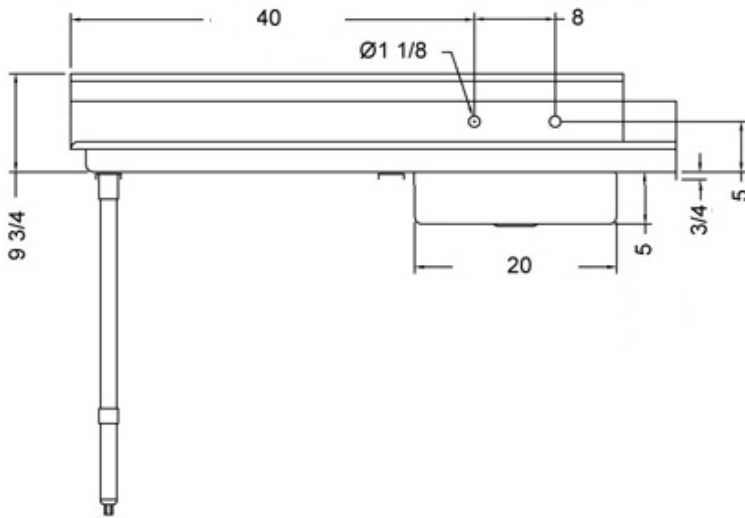

30" x 60" STAINLESS STEEL SOILED DISH TABLE (LEFT OF DISHWASHER)

TSDT-3060-LWM

2022RV.1

FEATURES

- ✓ Made with high quality 18 gauge 430 stainless steel
- ✓ Dimensions: 30" x 60" x 35¹/₂" plus 5" backsplash
- ✓ Tub dimentions: 20" x 20" x 5"
- ✓ Stainless bullet feet, legs and sockets
- ✓ Central 3.5" sink drain
- ✓ Soiled dish basket included

OPTIONAL ACCESSORIES

- ✓ Stainless Steel Shelf
- ✓ Wall mount pre-rinse fausset with hose
- ✓ Clean dish table (right)
- ✓ Wire Shelving

TSDT-3060-LWM : GOES ON THE LEFT OF THE DISHWASHER

ASSEMBLY/SUPPORT