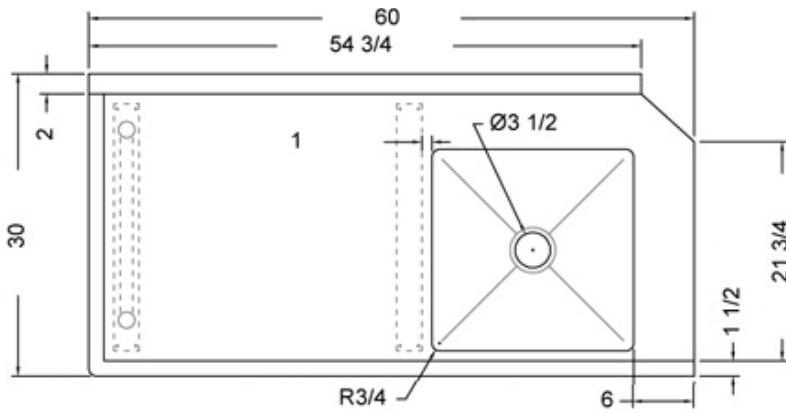

30" x 60" STAINLESS STEEL SOILED DISH TABLE (LEFT OF DISHWASHER)

TSDT-3060-LWM

2022RV.1

FEATURES

- ✓ Made with high quality 18 gauge 430 stainless steel
- ✓ Dimensions: 30" x 60" x 35¹/₂" plus 5" backsplash
- ✓ Tub dimentions: 20" x 20" x 5"
- ✓ Stainless bullet feet, legs and sockets
- ✓ Central 3.5" sink drain
- ✓ Soiled dish basket included

OPTIONAL ACCESSORIES

- ✓ Stainless Steel Shelf
- ✓ Wall mount pre-rinse fausset with hose
- ✓ Clean dish table (right)
- ✓ Wire Shelving

TSDT-3060-LWM : GOES ON THE LEFT OF THE DISHWASHER

ASSEMBLY/SUPPORT