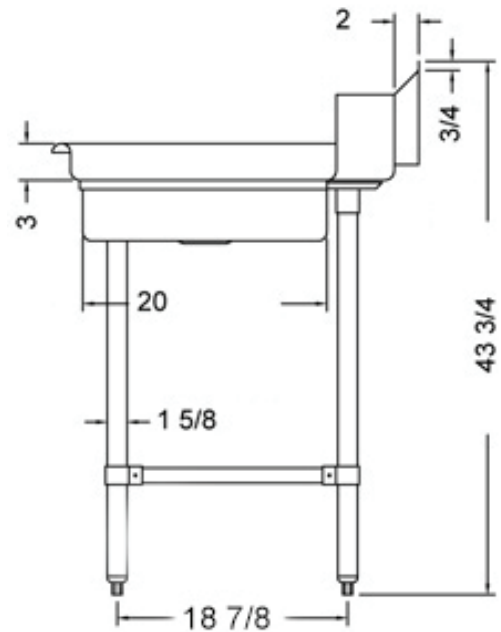

30" x 60" STAINLESS STEEL SOILED DISH TABLE (LEFT OF DISHWASHER)

TSDT-3060-LWM

2022RV.1

FEATURES

- ✓ Made with high quality 18 gauge 430 stainless steel
- ✓ Dimensions: 30" x 60" x 35¹/₂" plus 5" backsplash
- ✓ Tub dimentions: 20" x 20" x 5"
- ✓ Stainless bullet feet, legs and sockets
- ✓ Central 3.5" sink drain
- ✓ Soiled dish basket included

OPTIONAL ACCESSORIES

- ✓ Stainless Steel Shelf
- ✓ Wall mount pre-rinse fausset with hose
- ✓ Clean dish table (right)
- ✓ Wire Shelving

TSDT-3060-LWM : GOES ON THE LEFT OF THE DISHWASHER

ASSEMBLY/SUPPORT