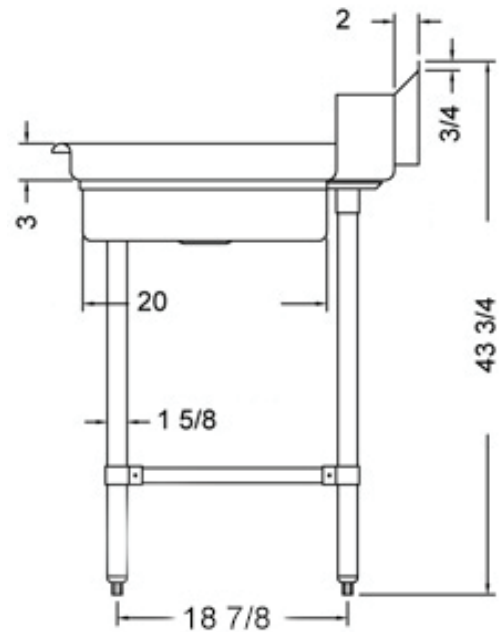

30" x 48" STAINLESS STEEL SOILED DISH TABLE (LEFT OF DISHWASHER)

TSDT-3048-LWM

2022RV.1

FEATURES

- ✓ Made with high quality 18 gauge 430 stainless steel
- ✓ Dimensions: 30" x 48" x 35^{1/2}" plus 5" backsplash
- ✓ Tub dimentions: 20" x 20" x 5"
- ✓ Stainless bullet feet, legs and sockets
- ✓ Central 3.5" sink drain
- ✓ Soiled dish basket included

OPTIONAL ACCESSORIES

- ✓ Stainless Steel Shelf
- ✓ Wall mount pre-rinse fausset with hose
- ✓ Clean dish table (right)
- ✓ Wire Shelving

TSDT-3048-LWM : GOES ON THE LEFT OF THE DISHWASHER

ASSEMBLY/SUPPORT