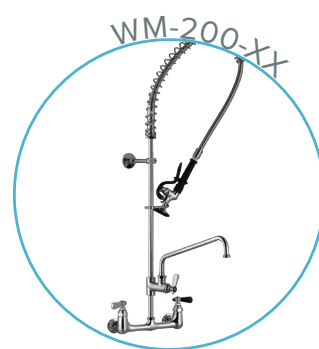

30" x 48" STAINLESS STEEL SOILED DISH TABLE (LEFT OF DISHWASHER)

TSDT-3048-LWM

2022RV.1

FEATURES

- ✓ Made with high quality 18 gauge 430 stainless steel
- ✓ Dimensions: 30" x 48" x 35^{1/2}" plus 5" backsplash
- ✓ Tub dimentions: 20" x 20" x 5"
- ✓ Stainless bullet feet, legs and sockets
- ✓ Central 3.5" sink drain
- ✓ Soiled dish basket included

OPTIONAL ACCESSORIES

- ✓ Stainless Steel Shelf
- ✓ Wall mount pre-rinse fausset with hose
- ✓ Clean dish table (right)
- ✓ Wire Shelving

TSDT-3048-LWM : GOES ON THE LEFT OF THE DISHWASHER

ASSEMBLY/SUPPORT