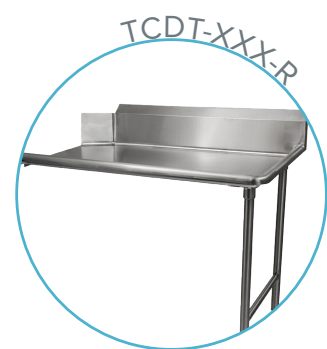

30" x 48" STAINLESS STEEL SOILED DISH TABLE (LEFT OF DISHWASHER)

TSDT-3048-LWM

2022RV.1

FEATURES

- ✓ Made with high quality 18 gauge 430 stainless steel
- ✓ Dimensions: 30" x 48" x 35^{1/2}" plus 5" backsplash
- ✓ Tub dimentions: 20" x 20" x 5"
- ✓ Stainless bullet feet, legs and sockets
- ✓ Central 3.5" sink drain
- ✓ Soiled dish basket included

OPTIONAL ACCESSORIES

- ✓ Stainless Steel Shelf
- ✓ Wall mount pre-rinse fausset with hose
- ✓ Clean dish table (right)
- ✓ Wire Shelving

TSDT-3048-LWM : GOES ON THE LEFT OF THE DISHWASHER

ASSEMBLY/SUPPORT