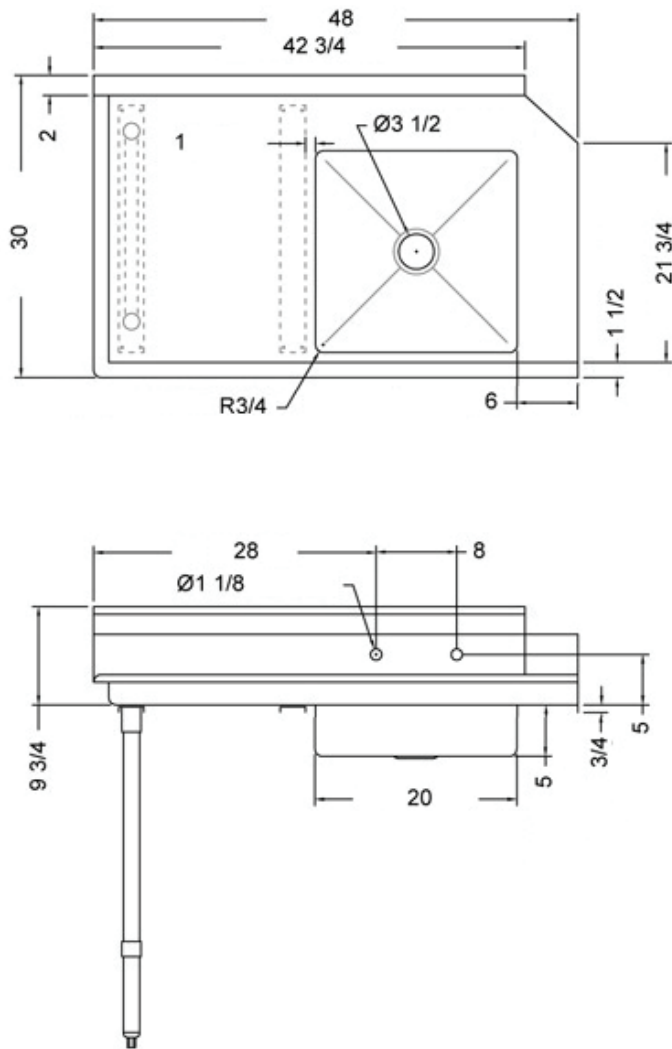

30" x 48" STAINLESS STEEL SOILED DISH TABLE (LEFT OF DISHWASHER)

TSDT-3048-LWM

2022RV.1

FEATURES

- ✓ Made with high quality 18 gauge 430 stainless steel
- ✓ Dimensions: 30" x 48" x 35^{1/2}" plus 5" backsplash
- ✓ Tub dimentions: 20" x 20" x 5"
- ✓ Stainless bullet feet, legs and sockets
- ✓ Central 3.5" sink drain
- ✓ Soiled dish basket included

OPTIONAL ACCESSORIES

- ✓ Stainless Steel Shelf
- ✓ Wall mount pre-rinse fausset with hose
- ✓ Clean dish table (right)
- ✓ Wire Shelving

TSDT-3048-LWM : GOES ON THE LEFT OF THE DISHWASHER

ASSEMBLY/SUPPORT