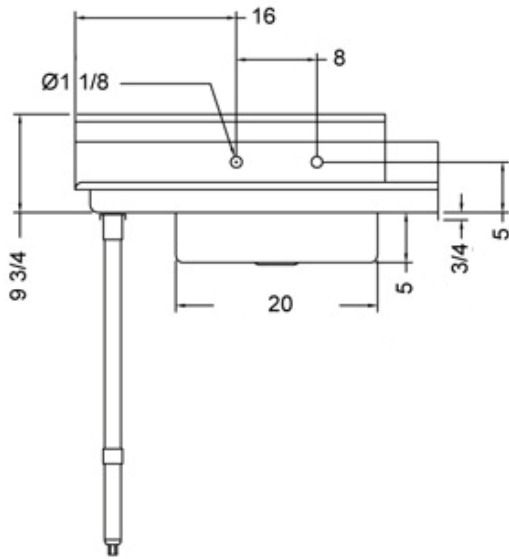

# 30" x 36" STAINLESS STEEL SOILED DISH TABLE (LEFT OF DISHWASHER)

### FEATURES

- ✓ Made with high quality 18 gauge 430 stainless steel
- ✓ Dimensions: 30" x 36" x 35<sup>1/2</sup>" plus 5" backsplash
- ✓ Tub dimentions: 20" x 20" x 5"
- ✓ Stainless bullet feet, legs and sockets
- ✓ Central 3.5" sink drain
- ✓ Soiled dish basket included

# TSDT-3036-LWM : GOES ON THE LEFT OF THE DISHWASHER