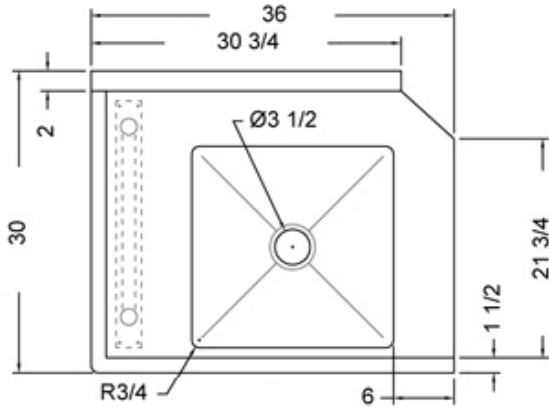

### FEATURES

- ✓ Made with high quality 18 gauge 430 stainless steel
- ✓ Dimensions: 30" x 36" x 35<sup>1/2</sup>" plus 5" backsplash
- ✓ Tub dimentions: 20" x 20" x 5"
- ✓ Stainless bullet feet, legs and sockets
- ✓ Central 3.5" sink drain
- ✓ Soiled dish basket included

# TSDT-3036-LWM : GOES ON THE LEFT OF THE DISHWASHER