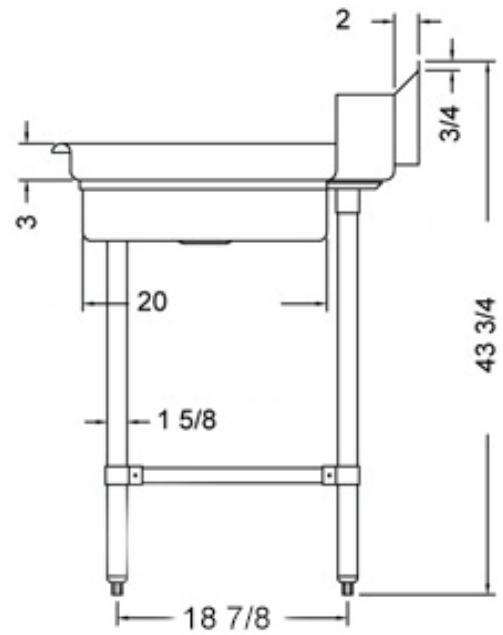

# 30" x 36" STAINLESS STEEL SOILED DISH TABLE (LEFT OF DISHWASHER)

### FEATURES

- ✓ Made with high quality 18 gauge 430 stainless steel
- ✓ Dimensions: 30" x 36" x 35<sup>1/2</sup>" plus 5" backsplash
- ✓ Tub dimentions: 20" x 20" x 5"
- ✓ Stainless bullet feet, legs and sockets
- ✓ Central 3.5" sink drain
- ✓ Soiled dish basket included

# TSDT-3036-LWM : GOES ON THE LEFT OF THE DISHWASHER