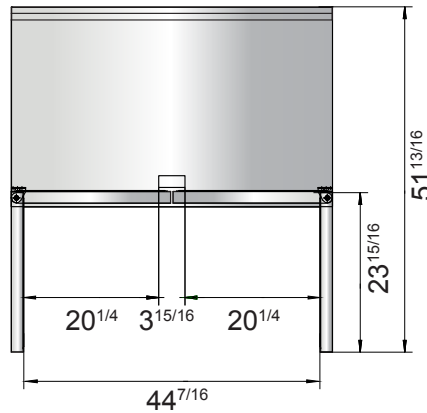

New Jersey, Ohio, Texas, Washington

SPECIFICATIONS

Models	Door	Capacity (Cu.Ft.)	Shelves	Casters (inch)	Amps (A)	Voltage (V/Hz/Ph)	HP	Refrigerant	Exterior Dimensions (inch)	Net Weight (lbs)	Gross Weight (lbs)
MGF8412GR	1	7.2	1	2	1.8	115/60/1	1/5	R290	27 ^{1/2} ×30×39 ^{4/5}	146	179
MGF8413GR	2	13.4	2	2	2.6	115/60/1	1/4	R290	48 ^{3/10} ×30×39 ^{4/5}	203	245

PLAN VIEW

MGF8412GR

MGF8413GR

Casters

Epoxy shelves

Rear grate