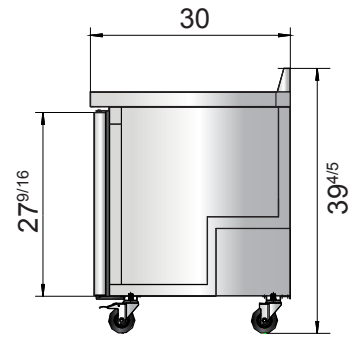

New Jersey, Ohio, Texas, Washington

SPECIFICATIONS

Models	Door	Capacity (Cu.Ft.)	Shelves	Casters (inch)	Amps (A)	Voltage (V/Hz/Ph)	HP	Refrigerant	Exterior Dimensions (inch)	Net Weight (lbs)	Gross Weight (lbs)
MGF8412GR	1	7.2	1	2	1.8	115/60/1	1/5	R290	27 ^{1/2} ×30×39 ^{4/5}	146	179
MGF8413GR	2	13.4	2	2	2.6	115/60/1	1/4	R290	48 ^{3/10} ×30×39 ^{4/5}	203	245

PLAN VIEW

MGF8412GR

MGF8413GR

Casters

Epoxy shelves

Rear grate