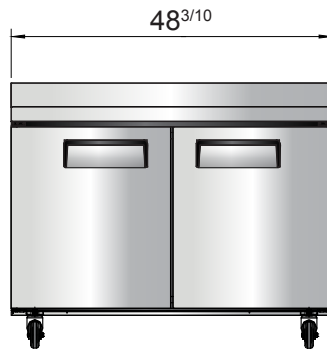

"WE MAKE THE KITCHEN BETTER!"

ATOSA USA, INC.

Toll Free: 855-855-0399 Email: info@atosausa.com

www.atosa.com | www.atosausa.com

California, Colorado, Florida, Georgia, Illinois,

New Jersey, Ohio, Texas, Washington

SPECIFICATIONS

Models	Door	Capacity (Cu.Ft.)	Shelves	Casters (inch)	Amps (A)	Voltage (V/Hz/Ph)	HP	Refrigerant	Exterior Dimensions (inch)	Net Weight (lbs)	Gross Weight (lbs)
MGF8412GR	1	7.2	1	2	1.8	115/60/1	1/5	R290	27^{1/2}×30×39^{4/5}	146	179
MGF8413GR	2	13.4	2	2	2.6	115/60/1	1/4	R290	48^{3/10}×30×39^{4/5}	203	245

PLAN VIEW

MGF8413GR