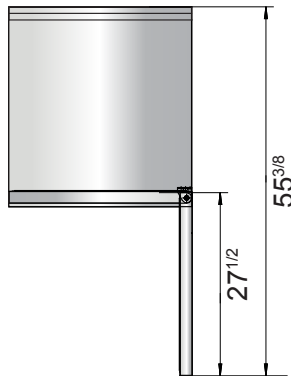

New Jersey, Ohio, Texas, Washington

SPECIFICATIONS

Models	Door	Capacity (Cu.Ft.)	Shelves	Casters (inch)	Amps (A)	Voltage (V/Hz/Ph)	HP	Refrigerant	Exterior Dimensions (inch)	Net Weight (lbs)	Gross Weight (lbs)
MGF8412GR	1	7.2	1	2	1.8	115/60/1	1/5	R290	27 ^{1/2} ×30×39 ^{4/5}	146	179
MGF8413GR	2	13.4	2	2	2.6	115/60/1	1/4	R290	48 ^{3/10} ×30×39 ^{4/5}	203	245

PLAN VIEW

MGF8412GR

MGF8413GR

Casters

Epoxy shelves

Rear grate