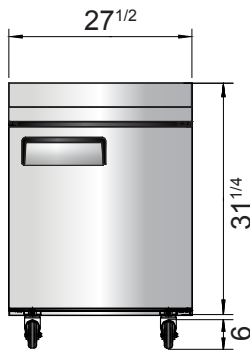

PLAN VIEW

MGF8412GR