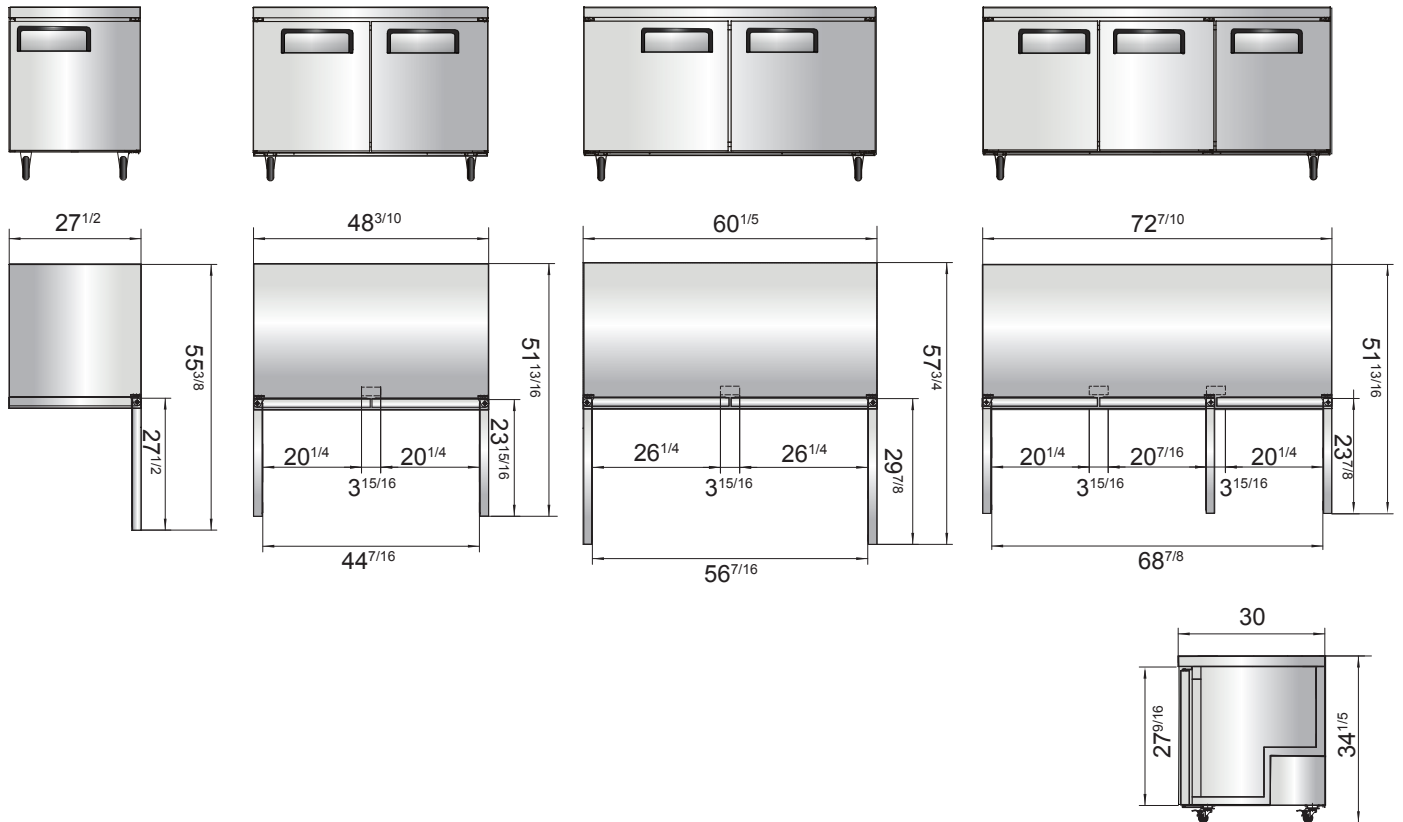

“WE MAKE THE KITCHEN BETTER!”

Toll Free: 855-855-0399 Email: info@atosausa.com
www.atosa.com | www.atosausa.com
California, Colorado, Florida, Georgia, Illinois,
New Jersey, Ohio, Texas, Washington

SPECIFICATIONS

Model	Doors	Capacity Cu. Ft	Shelves	Casters (inch)	Amps (A)	Voltage (V/Hz/Ph)	HP	Refrigerant	Exterior Dimension (inch)	Net Weight (lbs)	Gross Weight (lbs)
MGF8401GR	1	7.2	1	2	2.3	115/60/1	1/7	R290	27^{1/2} × 30 × 34^{1/5}	137	172
MGF8402GR	2	13.4	2	2	2.3	115/60/1	1/7	R290	48^{3/10} × 30 × 34^{1/5}	192	231
MGF8403GR	2	17.2	2	2	2.8	115/60/1	1/5	R290	60^{1/5} × 30 × 34^{1/5}	218	265
MGF8404GR	3	21.1	3	2	2.8	115/60/1	1/5	R290	72^{7/10} × 30 × 34^{1/5}	254	315

PLAN VIEW

MGF8401GR

MGF8402GR

MGF8403GR

MGF8404GR