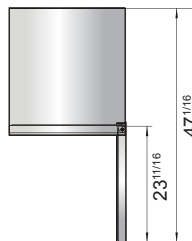

SPECIFICATIONS

Models	Door	Capacity (Cu.Ft.)	Shelves	Casters (inch)	Rated Current (A)	Voltage (V/Hz/Ph)	HP	Refrigerant	Exterior Dimensions (inch)	Net Weight (lbs)	Gross Weight (lbs)
MGF24FGR	1	4.8	2	2	2.4	115/60/1	1/5	R290	23 ^{13/16} ×25×32 ^{1/2}	115	137
MGF8405GR(L)	1	7.2	1	2	1.8	115/60/1	1/5	R290	27 ^{1/2} ×30×34 ^{1/5}	146	179
MGF36FGR	2	8.7	2	2	2.6	115/60/1	1/4	R290	36 ^{5/16} ×30×34 ^{1/5}	172	222
MGF8406GR	2	13.4	2	2	2.6	115/60/1	1/4	R290	48 ^{1/5} ×30×34 ^{1/5}	203	245
MGF8407GR	2	17.2	2	2	2.6	115/60/1	1/4	R290	60 ^{1/5} ×30×34 ^{1/10}	229	276

PLAN VIEW

MGF8405GR(L)

MGF36FGR

MGF8406GR

MGF8407GR

MGF24FGR

SIDE VIEW

SIDE VIEW