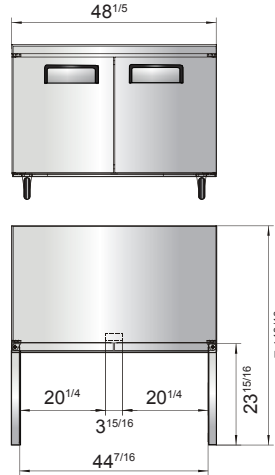

SPECIFICATIONS

Models	Door	Capacity (Cu.Ft.)	Shelves	Casters (inch)	Rated Current (A)	Voltage (V/Hz/Ph)	HP	Refrigerant	Exterior Dimensions (inch)	Net Weight (lbs)	Gross Weight (lbs)
MGF24FGR	1	4.8	2	2	2.4	115/60/1	1/5	R290	23 ^{13/16} ×25×32 ^{1/2}	115	137
MGF8405GR(L)	1	7.2	1	2	1.8	115/60/1	1/5	R290	27 ^{1/2} ×30×34 ^{1/5}	146	179
MGF36FGR	2	8.7	2	2	2.6	115/60/1	1/4	R290	36 ^{5/16} ×30×34 ^{1/5}	172	222
MGF8406GR	2	13.4	2	2	2.6	115/60/1	1/4	R290	48 ^{1/5} ×30×34 ^{1/5}	203	245
MGF8407GR	2	17.2	2	2	2.6	115/60/1	1/4	R290	60 ^{1/5} ×30×34 ^{1/10}	229	276

PLAN VIEW

MGF8405GR(L)

MGF36FGR

MGF8406GR

MGF8407GR

MGF24FGR

SIDE VIEW

SIDE VIEW