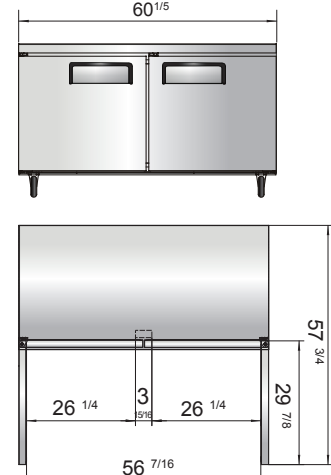

SPECIFICATIONS

Models	Door	Capacity (Cu.Ft.)	Shelves	Casters (inch)	Rated Current (A)	Voltage (V/Hz/Ph)	HP	Refrigerant	Exterior Dimensions (inch)	Net Weight (lbs)	Gross Weight (lbs)
MGF24FGR	1	4.8	2	2	2.4	115/60/1	1/5	R290	23 ^{13/16} ×25×32 ^{1/2}	115	137
MGF8405GR(L)	1	7.2	1	2	1.8	115/60/1	1/5	R290	27 ^{1/2} ×30×34 ^{1/5}	146	179
MGF36FGR	2	8.7	2	2	2.6	115/60/1	1/4	R290	36 ^{5/16} ×30×34 ^{1/5}	172	222
MGF8406GR	2	13.4	2	2	2.6	115/60/1	1/4	R290	48 ^{1/5} ×30×34 ^{1/5}	203	245
MGF8407GR	2	17.2	2	2	2.6	115/60/1	1/4	R290	60 ^{1/5} ×30×34 ^{1/10}	229	276

PLAN VIEW

MGF8405GR(L)

MGF36FGR

MGF8406GR

MGF8407GR

MGF24FGR

SIDE VIEW

SIDE VIEW