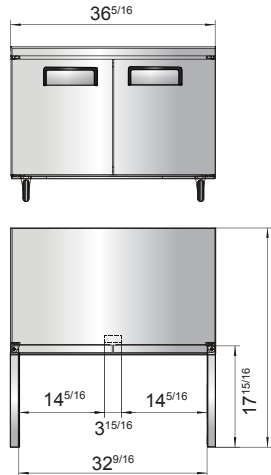

SPECIFICATIONS

Models	Door	Capacity (Cu.Ft.)	Shelves	Casters (inch)	Rated Current (A)	Voltage (V/Hz/Ph)	HP	Refrigerant	Exterior Dimensions (inch)	Net Weight (lbs)	Gross Weight (lbs)
MGF24FGR	1	4.8	2	2	2.4	115/60/1	1/5	R290	23 ^{13/16} ×25×32 ^{1/2}	115	137
MGF8405GR(L)	1	7.2	1	2	1.8	115/60/1	1/5	R290	27 ^{1/2} ×30×34 ^{1/5}	146	179
MGF36FGR	2	8.7	2	2	2.6	115/60/1	1/4	R290	36 ^{5/16} ×30×34 ^{1/5}	172	222
MGF8406GR	2	13.4	2	2	2.6	115/60/1	1/4	R290	48 ^{1/5} ×30×34 ^{1/5}	203	245
MGF8407GR	2	17.2	2	2	2.6	115/60/1	1/4	R290	60 ^{1/5} ×30×34 ^{1/10}	229	276

PLAN VIEW

MGF8405GR(L)

MGF36FGR

MGF8406GR

MGF8407GR

MGF24FGR

SIDE VIEW

SIDE VIEW