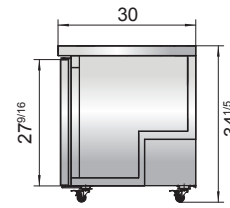

SPECIFICATIONS

Models	Door	Capacity (Cu.Ft.)	Shelves	Casters (inch)	Rated Current (A)	Voltage (V/Hz/Ph)	HP	Refrigerant	Exterior Dimensions (inch)	Net Weight (lbs)	Gross Weight (lbs)
MGF24FGR	1	4.8	2	2	2.4	115/60/1	1/5	R290	23 ^{13/16} ×25×32 ^{1/2}	115	137
MGF8405GR(L)	1	7.2	1	2	1.8	115/60/1	1/5	R290	27 ^{1/2} ×30×34 ^{1/5}	146	179
MGF36FGR	2	8.7	2	2	2.6	115/60/1	1/4	R290	36 ^{5/16} ×30×34 ^{1/5}	172	222
MGF8406GR	2	13.4	2	2	2.6	115/60/1	1/4	R290	48 ^{1/5} ×30×34 ^{1/5}	203	245
MGF8407GR	2	17.2	2	2	2.6	115/60/1	1/4	R290	60 ^{1/5} ×30×34 ^{1/10}	229	276

PLAN VIEW

MGF8405GR(L)

MGF36FGR

MGF8406GR

MGF8407GR

MGF24FGR

SIDE VIEW

SIDE VIEW