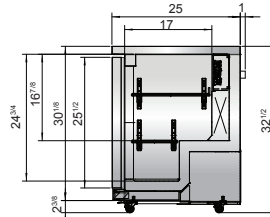

SPECIFICATIONS

Models	Door	Capacity (Cu.Ft.)	Shelves	Casters (inch)	Rated Current (A)	Voltage (V/Hz/Ph)	HP	Refrigerant	Exterior Dimensions (inch)	Net Weight (lbs)	Gross Weight (lbs)
MGF24FGR	1	4.8	2	2	2.4	115/60/1	1/5	R290	23 ^{13/16} ×25×32 ^{1/2}	115	137
MGF8405GR(L)	1	7.2	1	2	1.8	115/60/1	1/5	R290	27 ^{1/2} ×30×34 ^{1/5}	146	179
MGF36FGR	2	8.7	2	2	2.6	115/60/1	1/4	R290	36 ^{5/16} ×30×34 ^{1/5}	172	222
MGF8406GR	2	13.4	2	2	2.6	115/60/1	1/4	R290	48 ^{1/5} ×30×34 ^{1/5}	203	245
MGF8407GR	2	17.2	2	2	2.6	115/60/1	1/4	R290	60 ^{1/5} ×30×34 ^{1/10}	229	276

PLAN VIEW

MGF8405GR(L)

MGF36FGR

MGF8406GR

MGF8407GR

MGF24FGR

SIDE VIEW

SIDE VIEW