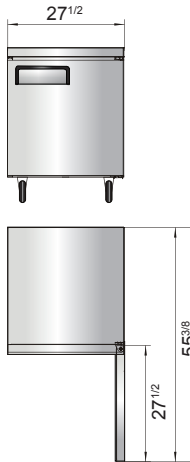

SPECIFICATIONS

Models	Door	Capacity (Cu.Ft.)	Shelves	Casters (inch)	Rated Current (A)	Voltage (V/Hz/Ph)	HP	Refrigerant	Exterior Dimensions (inch)	Net Weight (lbs)	Gross Weight (lbs)
MGF24FGR	1	4.8	2	2	2.4	115/60/1	1/5	R290	23 ^{13/16} ×25×32 ^{1/2}	115	137
MGF8405GR(L)	1	7.2	1	2	1.8	115/60/1	1/5	R290	27 ^{1/2} ×30×34 ^{1/5}	146	179
MGF36FGR	2	8.7	2	2	2.6	115/60/1	1/4	R290	36 ^{5/16} ×30×34 ^{1/5}	172	222
MGF8406GR	2	13.4	2	2	2.6	115/60/1	1/4	R290	48 ^{1/5} ×30×34 ^{1/5}	203	245
MGF8407GR	2	17.2	2	2	2.6	115/60/1	1/4	R290	60 ^{1/5} ×30×34 ^{1/10}	229	276

PLAN VIEW

MGF8405GR(L)

MGF36FGR

MGF8406GR

MGF8407GR

MGF24FGR

SIDE VIEW

SIDE VIEW