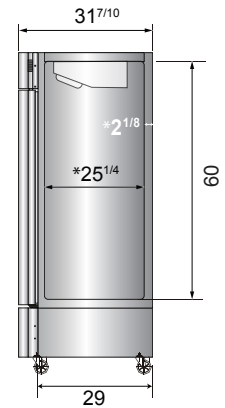

Toll Free: 855-855-0399 Email: info@atosausa.com
 www.atosa.com | www.atosausa.com
 California, Colorado, Florida, Georgia, Illinois,
 Massachusetts, New Jersey, Ohio, Texas, Washington

SPECIFICATIONS

Models	Door	Capacity (Cu.Ft.)	Shelves	Casters (inch)	Amps (A)	Voltage (V/Hz/Ph)	HP	Refrigerant	Exterior Dimensions (inch)	Net Weight (lbs)	Gross Weight (lbs)
MBF8501GR	1	19.1	3	4	6.3	115/60/1	1/2	R290	27×31 ^{7/10} ×83 ^{1/10}	265	298
MBF8503GR	2	44.8	6	4	8.6	115/60/1	3/4	R290	54 ^{2/5} ×31 ^{7/10} ×83 ^{1/10}	410	465
MBF8504	3	68	9	4	5.5	115/60/1	1 ^{1/4}	R-404A	81 ^{9/10} ×31 ^{7/10} ×83 ^{1/10}	551	628

PLAN VIEW

MBF8501GR

MBF8503GR

MBF8504

*Interior Dimensions

SELF-CLOSING AND STAY OPEN DOOR FEATURE

Glass Door Reach-ins

Casters

Epoxy shelves

Door lock

Down duct

Temperature control

MBF8504

MBF8501GR
MBF8503GR