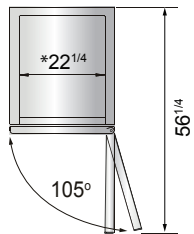

Toll Free: 855-855-0399 Email: info@atosausa.com
 www.atosa.com | www.atosausa.com
 California, Colorado, Florida, Georgia, Illinois,
 Massachusetts, New Jersey, Ohio, Texas, Washington

SPECIFICATIONS

Models	Door	Capacity (Cu.Ft.)	Shelves	Casters (inch)	Amps (A)	Voltage (V/Hz/Ph)	HP	Refrigerant	Exterior Dimensions (inch)	Net Weight (lbs)	Gross Weight (lbs)
MBF8501GR	1	19.1	3	4	6.3	115/60/1	1/2	R290	27×31 ^{7/10} ×83 ^{1/10}	265	298
MBF8503GR	2	44.8	6	4	8.6	115/60/1	3/4	R290	54 ^{2/5} ×31 ^{7/10} ×83 ^{1/10}	410	465
MBF8504	3	68	9	4	5.5	115/60/1	1 ^{1/4}	R-404A	81 ^{9/10} ×31 ^{7/10} ×83 ^{1/10}	551	628

PLAN VIEW

MBF8501GR

MBF8503GR

MBF8504

*Interior Dimensions

SELF-CLOSING AND STAY OPEN DOOR FEATURE

Glass Door Reach-ins

Casters

Epoxy shelves

Door lock

Down duct

Temperature control

MBF8504

MBF8501GR
MBF8503GR