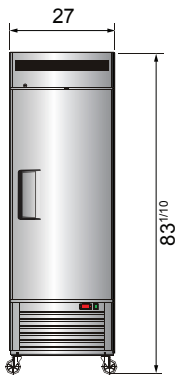

Toll Free: 855-855-0399 Email: info@atosausa.com
 www.atosa.com | www.atosausa.com
 California, Colorado, Florida, Georgia, Illinois,
 Massachusetts, New Jersey, Ohio, Texas, Washington

SPECIFICATIONS

Models	Door	Capacity (Cu.Ft.)	Shelves	Casters (inch)	Amps (A)	Voltage (V/Hz/Ph)	HP	Refrigerant	Exterior Dimensions (inch)	Net Weight (lbs)	Gross Weight (lbs)
MBF8501GR	1	19.1	3	4	6.3	115/60/1	1/2	R290	27×31 ^{7/10} ×83 ^{1/10}	265	298
MBF8503GR	2	44.8	6	4	8.6	115/60/1	3/4	R290	54 ^{2/5} ×31 ^{7/10} ×83 ^{1/10}	410	465
MBF8504	3	68	9	4	5.5	115/60/1	1 ^{1/4}	R-404A	81 ^{9/10} ×31 ^{7/10} ×83 ^{1/10}	551	628

PLAN VIEW

MBF8501GR

MBF8503GR

MBF8504

*Interior Dimensions

SELF-CLOSING AND STAY OPEN DOOR FEATURE

Glass Door Reach-ins

Casters