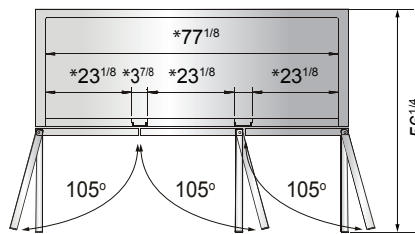

Toll Free: 855-855-0399 Email: info@atosausa.com
 www.atosa.com | www.atosausa.com
 California, Colorado, Florida, Georgia, Illinois,
 Massachusetts, New Jersey, Ohio, Texas, Washington

SPECIFICATIONS

Models	Door	Capacity (Cu.Ft.)	Shelves	Casters (inch)	Amps (A)	Voltage (V/Hz/Ph)	HP	Refrigerant	Exterior Dimensions (inch)	Net Weight (lbs)	Gross Weight (lbs)
MBF8501GR	1	19.1	3	4	6.3	115/60/1	1/2	R290	27×31 ^{7/10} ×83 ^{1/10}	265	298
MBF8503GR	2	44.8	6	4	8.6	115/60/1	3/4	R290	54 ^{2/5} ×31 ^{7/10} ×83 ^{1/10}	410	465
MBF8504	3	68	9	4	5.5	115/60/1	1 ^{1/4}	R-404A	81 ^{9/10} ×31 ^{7/10} ×83 ^{1/10}	551	628

PLAN VIEW

MBF8501GR

MBF8503GR

MBF8504

*Interior Dimensions

SELF-CLOSING AND STAY OPEN DOOR FEATURE

Glass Door Reach-ins

Casters