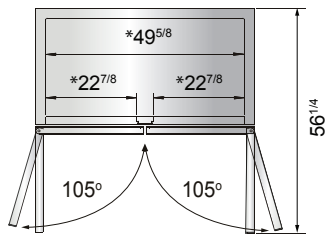

Toll Free: 855-855-0399 Email: info@atosausa.com
 www.atosa.com | www.atosausa.com
 California, Colorado, Florida, Georgia, Illinois,
 Massachusetts, New Jersey, Ohio, Texas, Washington

SPECIFICATIONS

Models	Door	Capacity (Cu.Ft.)	Shelves	Casters (inch)	Amps (A)	Voltage (V/Hz/Ph)	HP	Refrigerant	Exterior Dimensions (inch)	Net Weight (lbs)	Gross Weight (lbs)
MBF8501GR	1	19.1	3	4	6.3	115/60/1	1/2	R290	27×31 ^{7/10} ×83 ^{1/10}	265	298
MBF8503GR	2	44.8	6	4	8.6	115/60/1	3/4	R290	54 ^{2/5} ×31 ^{7/10} ×83 ^{1/10}	410	465
MBF8504	3	68	9	4	5.5	115/60/1	1 ^{1/4}	R-404A	81 ^{9/10} ×31 ^{7/10} ×83 ^{1/10}	551	628

PLAN VIEW

MBF8501GR

MBF8503GR

MBF8504

*Interior Dimensions

SELF-CLOSING AND STAY OPEN DOOR FEATURE

Glass Door Reach-ins

Casters