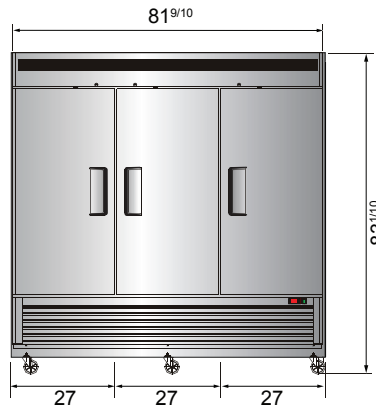

Bottom Mount Reach-In Freezers

MODELS:
MBF8501GR / MBF8503GR / MBF8504

Standard Features

- Bottom mount compressor units with environmentally friendly R290 refrigerant
- Stainless steel exterior & interior
- Dixell digital controller
- Maintains temperatures between -8°F – 0°F
- LED interior light(s)
- Recessed door handle(s)
- Door lock(s) standard
- Magnetic door gasket(s) standard for positive door seal
- Pre-installed casters
- Three(3) pre-installed shelves per section
- Down duct refrigeration to ensure even distribution of air

Toll Free: 855-855-0399 Email: info@atosausa.com
 www.atosa.com | www.atosausa.com
 California, Colorado, Florida, Georgia, Illinois,
 Massachusetts, New Jersey, Ohio, Texas, Washington

SPECIFICATIONS

Models	Door	Capacity (Cu.Ft.)	Shelves	Casters (inch)	Amps (A)	Voltage (V/Hz/Ph)	HP	Refrigerant	Exterior Dimensions (inch)	Net Weight (lbs)	Gross Weight (lbs)
MBF8501GR	1	19.1	3	4	6.3	115/60/1	1/2	R290	27×31 ^{7/10} ×83 ^{1/10}	265	298
MBF8503GR	2	44.8	6	4	8.6	115/60/1	3/4	R290	54 ^{2/5} ×31 ^{7/10} ×83 ^{1/10}	410	465
MBF8504	3	68	9	4	5.5	115/60/1	1 ^{1/4}	R-404A	81 ^{9/10} ×31 ^{7/10} ×83 ^{1/10}	551	628

PLAN VIEW

MBF8501GR

MBF8503GR

MBF8504

*Interior Dimensions

SELF-CLOSING AND STAY OPEN DOOR FEATURE

Glass Door Reach-ins

Casters