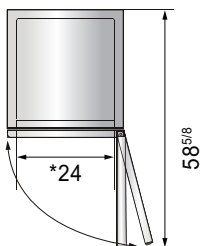

New Jersey, Ohio, Texas, Washington

SPECIFICATIONS

Models	Door	Capacity (Cu.Ft.)	Shelves	Casters (inch)	Rated Current (A)	Voltage (V/Hz/Ph)	HP	Refrigerant	Exterior Dimensions (inch)	Net Weight (lbs)	Gross Weight (lbs)
MBF8004GR	1	21.4	3	4	2.1	115/60/1	1/7	R290	28 ^{7/10} ×31 ^{7/10} ×81 ^{3/10}	220	254
MBF8005GR	2	43.2	6	4	3.2	115/60/1	1/5	R290	51 ^{7/10} ×31 ^{7/10} ×81 ^{3/10}	340	390
MBF8006GR	3	64.9	9	4	4.2	115/60/1	1/4	R290	77 ^{4/5} ×31 ^{7/10} ×81 ^{3/10}	472	551

PLAN VIEW

MBF8004GR

MBF8005GR

MBF8006GR

*Interior Dimensions

SELF-CLOSING AND STAY OPEN DOOR FEATURE

Casters

Epoxy shelves