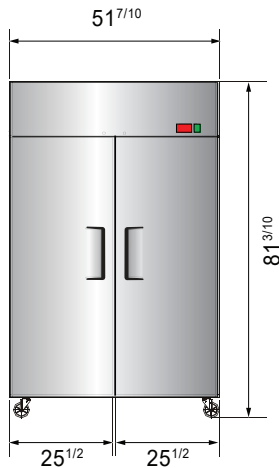

New Jersey, Ohio, Texas, Washington

SPECIFICATIONS

Models	Door	Capacity (Cu.Ft.)	Shelves	Casters (inch)	Rated Current (A)	Voltage (V/Hz/Ph)	HP	Refrigerant	Exterior Dimensions (inch)	Net Weight (lbs)	Gross Weight (lbs)
MBF8004GR	1	21.4	3	4	2.1	115/60/1	1/7	R290	28 ^{7/10} ×31 ^{7/10} ×81 ^{3/10}	220	254
MBF8005GR	2	43.2	6	4	3.2	115/60/1	1/5	R290	51 ^{7/10} ×31 ^{7/10} ×81 ^{3/10}	340	390
MBF8006GR	3	64.9	9	4	4.2	115/60/1	1/4	R290	77 ^{4/5} ×31 ^{7/10} ×81 ^{3/10}	472	551

PLAN VIEW

MBF8004GR

MBF8005GR

MBF8006GR

*Interior Dimensions

SELF-CLOSING AND STAY OPEN DOOR FEATURE

Casters

Epoxy shelves