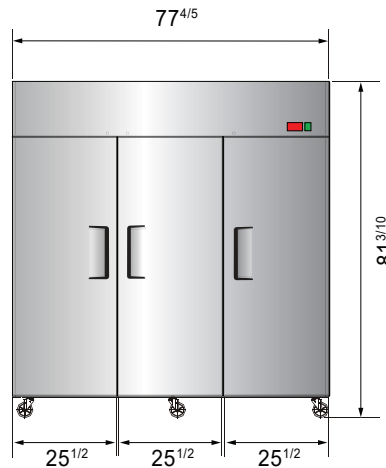

New Jersey, Ohio, Texas, Washington

SPECIFICATIONS

Models	Door	Capacity (Cu.Ft.)	Shelves	Casters (inch)	Rated Current (A)	Voltage (V/Hz/Ph)	HP	Refrigerant	Exterior Dimensions (inch)	Net Weight (lbs)	Gross Weight (lbs)
MBF8004GR	1	21.4	3	4	2.1	115/60/1	1/7	R290	28 ^{7/10} ×31 ^{7/10} ×81 ^{3/10}	220	254
MBF8005GR	2	43.2	6	4	3.2	115/60/1	1/5	R290	51 ^{7/10} ×31 ^{7/10} ×81 ^{3/10}	340	390
MBF8006GR	3	64.9	9	4	4.2	115/60/1	1/4	R290	77 ^{4/5} ×31 ^{7/10} ×81 ^{3/10}	472	551

PLAN VIEW

MBF8004GR

MBF8005GR

MBF8006GR

*Interior Dimensions

SELF-CLOSING AND STAY OPEN DOOR FEATURE

Casters

Epoxy shelves