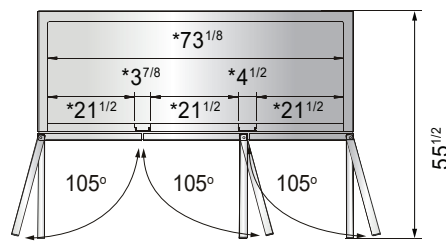

New Jersey, Ohio, Texas, Washington

SPECIFICATIONS

Models	Door	Capacity (Cu.Ft.)	Shelves	Casters (inch)	Rated Current (A)	Voltage (V/Hz/Ph)	HP	Refrigerant	Exterior Dimensions (inch)	Net Weight (lbs)	Gross Weight (lbs)
MBF8004GR	1	21.4	3	4	2.1	115/60/1	1/7	R290	28 ^{7/10} ×31 ^{7/10} ×81 ^{3/10}	220	254
MBF8005GR	2	43.2	6	4	3.2	115/60/1	1/5	R290	51 ^{7/10} ×31 ^{7/10} ×81 ^{3/10}	340	390
MBF8006GR	3	64.9	9	4	4.2	115/60/1	1/4	R290	77 ^{4/5} ×31 ^{7/10} ×81 ^{3/10}	472	551

PLAN VIEW

MBF8004GR

MBF8005GR

MBF8006GR

*Interior Dimensions

SELF-CLOSING AND STAY OPEN DOOR FEATURE

Casters

Epoxy shelves