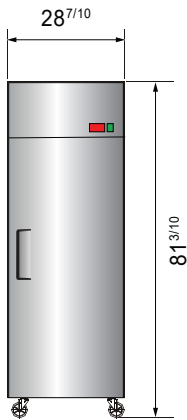

PLAN VIEW

MBF8004GR