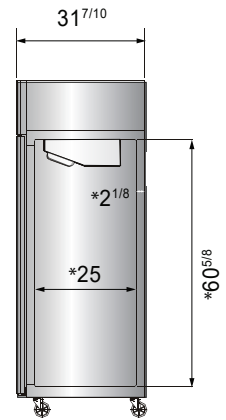

New Jersey, Ohio, Texas, Washington

SPECIFICATIONS

Models	Door	Capacity (Cu.Ft.)	Shelves	Casters (inch)	Rated Current (A)	Voltage (V/Hz/Ph)	HP	Refrigerant	Exterior Dimensions (inch)	Net Weight (lbs)	Gross Weight (lbs)
MBF8004GR	1	21.4	3	4	2.1	115/60/1	1/7	R290	28 ^{7/10} ×31 ^{7/10} ×81 ^{3/10}	220	254
MBF8005GR	2	43.2	6	4	3.2	115/60/1	1/5	R290	51 ^{7/10} ×31 ^{7/10} ×81 ^{3/10}	340	390
MBF8006GR	3	64.9	9	4	4.2	115/60/1	1/4	R290	77 ^{4/5} ×31 ^{7/10} ×81 ^{3/10}	472	551

PLAN VIEW

MBF8004GR

MBF8005GR

MBF8006GR

*Interior Dimensions

SELF-CLOSING AND STAY OPEN DOOR FEATURE

Casters

Epoxy shelves