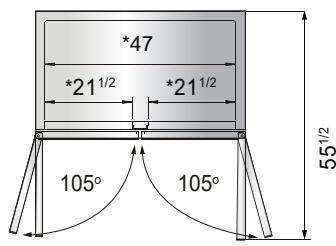

New Jersey, Ohio, Texas, Washington

SPECIFICATIONS

Models	Door	Capacity (Cu.Ft.)	Shelves	Casters (inch)	Rated Current (A)	Voltage (V/Hz/Ph)	HP	Refrigerant	Exterior Dimensions (inch)	Net Weight (lbs)	Gross Weight (lbs)
MBF8004GR	1	21.4	3	4	2.1	115/60/1	1/7	R290	28 ^{7/10} ×31 ^{7/10} ×81 ^{3/10}	220	254
MBF8005GR	2	43.2	6	4	3.2	115/60/1	1/5	R290	51 ^{7/10} ×31 ^{7/10} ×81 ^{3/10}	340	390
MBF8006GR	3	64.9	9	4	4.2	115/60/1	1/4	R290	77 ^{4/5} ×31 ^{7/10} ×81 ^{3/10}	472	551

PLAN VIEW

MBF8004GR

MBF8005GR

MBF8006GR

*Interior Dimensions

SELF-CLOSING AND STAY OPEN DOOR FEATURE

Casters

Epoxy shelves