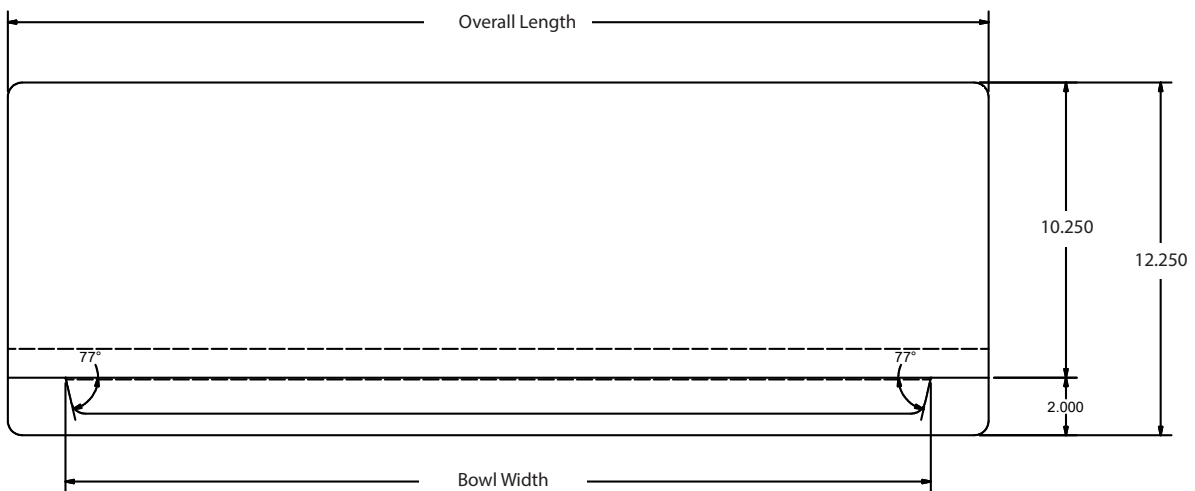

# Reversible End Splash

For Use With Compartment Sinks

Use your smart phone to scan the above QR code to visit our website:  
[www.bk-resources.com](http://www.bk-resources.com)

### Features:

- Fits Left or Right Side of Sink

### Material:

- 18 ga. Stainless Steel

Part Number	Overall Dim. (l x h)	Fits Bowl Width
BKS-RES-14	18" x 12.25"	14"
BKS-RES-15	19" x 12.25"	15"
BKS-RES-16	20" x 12.25"	16"
BKS-RES-18	22" x 12.25"	18"
BKS-RES-20	24" x 12.25"	20"
BKS-RES-24	28" x 12.25"	24"
BKS-RES-30	30" x 12.25"	30"