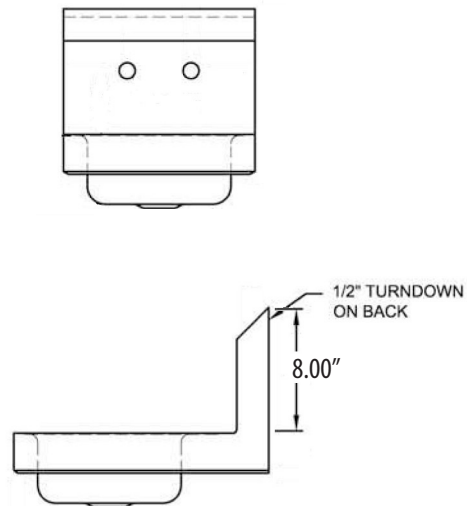

9" x 9" Splash Mount Space Saver Hand Sinks

Stainless Steel Hand Sinks

Use your smart phone to scan the above QR code to visit our website:
www.bk-resources.com

Certifications:

Features:

- Wall Mounting Hardware Included
- Drain Included
- Accommodates 4" O.C. Faucets
- Marine Edge

Material:

- T-304 Stainless Steel

Options:

- Upgraded Faucets
- Other Plumbing Accessories - Call For Details

Part Number	Unit Size (w x d)	Bowl Dim. (l x w x d)	Faucet / Spout Mounting	Included Faucet	Drain Size	Product Weight (lbs)
BKHS-W-SS	12" x 14 1/2"	9" x 9" x 5"	4" O.C. Splash	-	1 7/8"	5.50
BKHS-W-SS-P-G	12" x 14 1/2"	9" x 9" x 5"	4" O.C. Splash	BKF-W-3G-G	1 7/8"	7.50