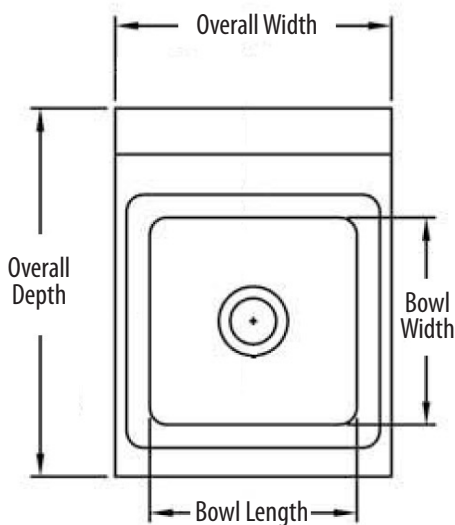

9" x 9" Splash Mount Space Saver Hand Sinks

Stainless Steel Hand Sinks

Use your smart phone to scan the above QR code to visit our website:
www.bk-resources.com

Certifications:

Features:

- Wall Mounting Hardware Included
- Drain Included
- Accommodates 4" O.C. Faucets
- Marine Edge

Material:

- T-304 Stainless Steel

Options:

- Upgraded Faucets
- Other Plumbing Accessories - Call For Details

Part Number	Unit Size (w x d)	Bowl Dim. (l x w x d)	Faucet / Spout Mounting	Included Faucet	Drain Size	Product Weight (lbs)
BKHS-W-SS	12" x 14 1/2"	9" x 9" x 5"	4" O.C. Splash	-	1 7/8"	5.50
BKHS-W-SS-P-G	12" x 14 1/2"	9" x 9" x 5"	4" O.C. Splash	BKF-W-3G-G	1 7/8"	7.50