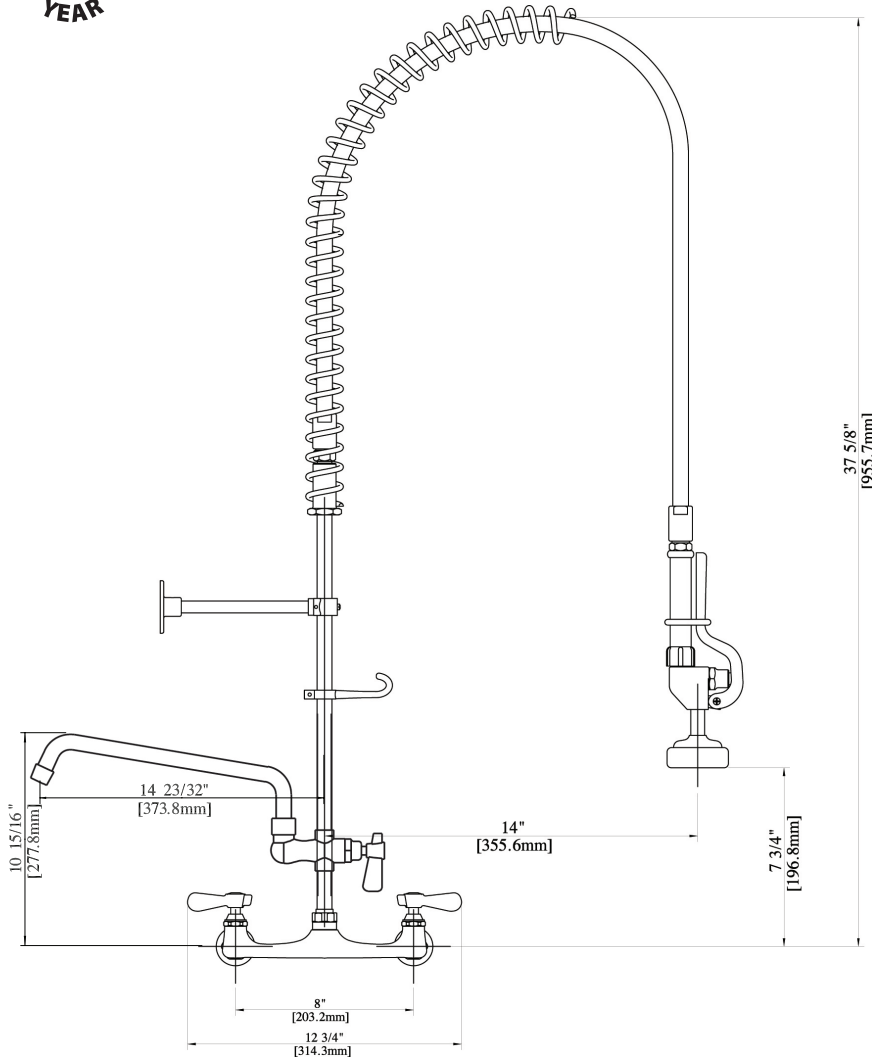

# 8" Value Splash Mount Pre-Rinse

Model: BKF-VSMPR-WB-AF12-G, Lead Free

PRODUCT SPECIFICATION SHEET

### Product Specifications:

- Triple-Ply Hose Rated to 300 PSI
- 12" Wall Bracket
- 1/4 Turn Ceramic Cartridges
- Color Coded Hot & Cold Indicators
- 1/2" Female Inlets
- Add-A-Faucet with 12" Swing Spout

# 8" Value Splash Mount Pre-Rinse

Model: BKF-VSMPR-WB-AF12-G, Lead Free

For detailed part descriptions, see BKF-8W-G specification sheet.

For detailed part descriptions, see BKF-AF-G specification sheet.

### Exploded Parts Detail:

| Diagram # | Quantity | Part Number  | Description                     |
|-----------|----------|--------------|---------------------------------|
| 2         | 1        | BK-PR-SPRING | Hose Spring                     |
| 3         | 1        | BK-PR-SPR    | Hose Retainer                   |
| 4         | 1        | BK-PR-18RP-G | Riser Bar                       |
| 7         | 1        | BK-PR-SHR    | Spray Valve Retainer            |
| 8         | 1        | BKH-44       | Spray Hose                      |
| 9         | 1        | BK-PR-SHR    | Spray Valve Handle Retainer     |
| 10        | 1        | BK-PR-WB     | Wall Bracket Base               |
| 11        | 1        | BK-PR-WB     | Wall Bracket Rod                |
| 12        | 1        | BK-PR-WB     | Wall Bracket Clamp              |
| 16        | 1        | BKF-8W-XX-G  | 8" Splash Mount Faucet          |
| 17        | 1        | BKF-AF-12-G  | Add-A-Faucet w/ 12" Swing Spout |