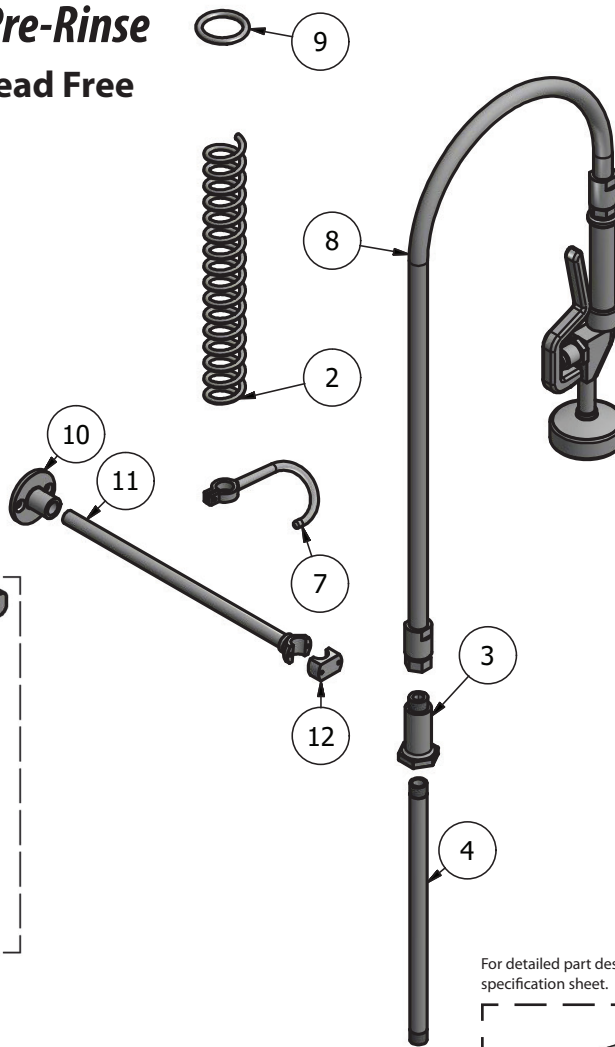

# 8" Value Splash Mount Pre-Rinse

Model: BKF-VSMPR-WB-AF12-G, Lead Free

PRODUCT SPECIFICATION SHEET

### Product Specifications:

- Triple-Ply Hose Rated to 300 PSI
- 12" Wall Bracket
- 1/4 Turn Ceramic Cartridges
- Color Coded Hot & Cold Indicators
- 1/2" Female Inlets
- Add-A-Faucet with 12" Swing Spout

# 8" Value Splash Mount Pre-Rinse

Model: BKF-VSMPR-WB-AF12-G, Lead Free

For detailed part descriptions, see BKF-8W-G specification sheet.

For detailed part descriptions, see BKF-AF-G specification sheet.

### Exploded Parts Detail:

| Diagram # | Quantity | Part Number  | Description                     |
|-----------|----------|--------------|---------------------------------|
| 2         | 1        | BK-PR-SPRING | Hose Spring                     |
| 3         | 1        | BK-PR-SPR    | Hose Retainer                   |
| 4         | 1        | BK-PR-18RP-G | Riser Bar                       |
| 7         | 1        | BK-PR-SHR    | Spray Valve Retainer            |
| 8         | 1        | BKH-44       | Spray Hose                      |
| 9         | 1        | BK-PR-SHR    | Spray Valve Handle Retainer     |
| 10        | 1        | BK-PR-WB     | Wall Bracket Base               |
| 11        | 1        | BK-PR-WB     | Wall Bracket Rod                |
| 12        | 1        | BK-PR-WB     | Wall Bracket Clamp              |
| 16        | 1        | BKF-8W-XX-G  | 8" Splash Mount Faucet          |
| 17        | 1        | BKF-AF-12-G  | Add-A-Faucet w/ 12" Swing Spout |