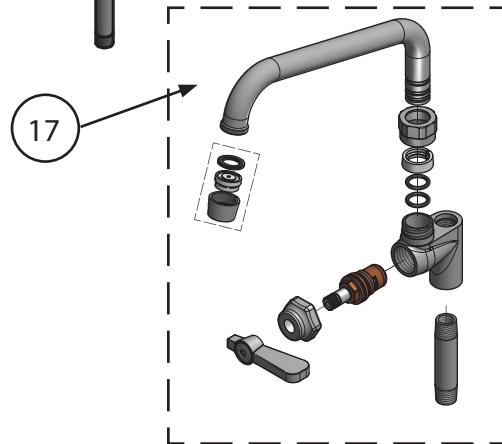

### Product Specifications:

- Triple-Ply Hose Rated to 300 PSI
- 12" Wall Bracket
- 1/4 Turn Ceramic Cartridges
- Color Coded Hot & Cold Indicators
- 1/2" Female Inlets
- Add-A-Faucet with 12" Swing Spout

# 8" Value Splash Mount Pre-Rinse

Model: BKF-VSMPR-WB-AF12-G, Lead Free

For detailed part descriptions, see BKF-8W-G specification sheet.

For detailed part descriptions, see BKF-AF-G specification sheet.

### Exploded Parts Detail:

| Diagram # | Quantity | Part Number  | Description                     |
|-----------|----------|--------------|---------------------------------|
| 2         | 1        | BK-PR-SPRING | Hose Spring                     |
| 3         | 1        | BK-PR-SPR    | Hose Retainer                   |
| 4         | 1        | BK-PR-18RP-G | Riser Bar                       |
| 7         | 1        | BK-PR-SHR    | Spray Valve Retainer            |
| 8         | 1        | BKH-44       | Spray Hose                      |
| 9         | 1        | BK-PR-SHR    | Spray Valve Handle Retainer     |
| 10        | 1        | BK-PR-WB     | Wall Bracket Base               |
| 11        | 1        | BK-PR-WB     | Wall Bracket Rod                |
| 12        | 1        | BK-PR-WB     | Wall Bracket Clamp              |
| 16        | 1        | BKF-8W-XX-G  | 8" Splash Mount Faucet          |
| 17        | 1        | BKF-AF-12-G  | Add-A-Faucet w/ 12" Swing Spout |