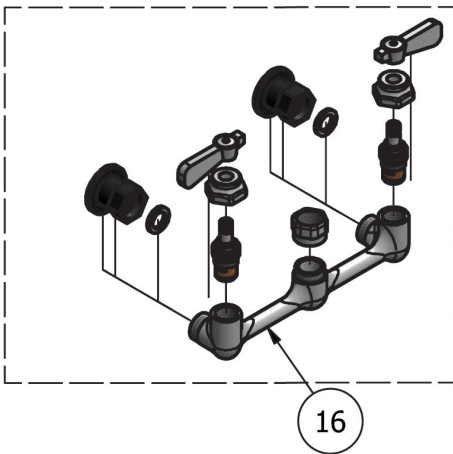

# 8" Value Splash Mount Pre-Rinse

Model: BKF-VSMPR-WB-AF12-G, Lead Free

PRODUCT SPECIFICATION SHEET

### Product Specifications:

- Triple-Ply Hose Rated to 300 PSI
- 12" Wall Bracket
- 1/4 Turn Ceramic Cartridges
- Color Coded Hot & Cold Indicators
- 1/2" Female Inlets
- Add-A-Faucet with 12" Swing Spout

# 8" Value Splash Mount Pre-Rinse

Model: BKF-VSMPR-WB-AF12-G, Lead Free

For detailed part descriptions, see BKF-8W-G specification sheet.

For detailed part descriptions, see BKF-AF-G specification sheet.

### Exploded Parts Detail:

| Diagram # | Quantity | Part Number  | Description                     |
|-----------|----------|--------------|---------------------------------|
| 2         | 1        | BK-PR-SPRING | Hose Spring                     |
| 3         | 1        | BK-PR-SPR    | Hose Retainer                   |
| 4         | 1        | BK-PR-18RP-G | Riser Bar                       |
| 7         | 1        | BK-PR-SHR    | Spray Valve Retainer            |
| 8         | 1        | BKH-44       | Spray Hose                      |
| 9         | 1        | BK-PR-SHR    | Spray Valve Handle Retainer     |
| 10        | 1        | BK-PR-WB     | Wall Bracket Base               |
| 11        | 1        | BK-PR-WB     | Wall Bracket Rod                |
| 12        | 1        | BK-PR-WB     | Wall Bracket Clamp              |
| 16        | 1        | BKF-8W-XX-G  | 8" Splash Mount Faucet          |
| 17        | 1        | BKF-AF-12-G  | Add-A-Faucet w/ 12" Swing Spout |