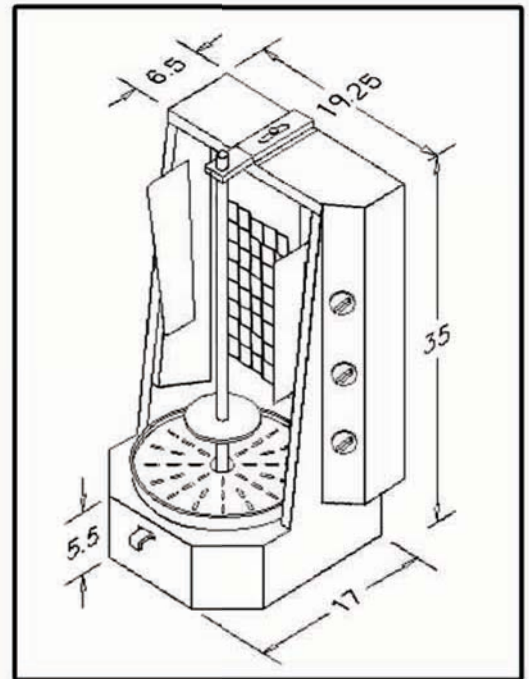

AUTODONER[®]

The Original Automatic Vertical Broiler

ENGINEERED FOR PERFORMANCE

Made in the U.S.A. Since 1972

**Model #
G500
Meat
Capacity
85 Lbs.**

GAS
1/2" NPT rear
gas connection,
specify, Natural
or L.P. gas

PRESSURE
6.1" W.C.
Natural gas
9.6" W.C.
L.P. gas

HEIGHT	WIDTH	DEPTH	ELECTRICAL	TOTAL B.T.U.	SHIP WEIGHT
35"	19.25"	17"	120V / 60Hz / 1AMP	45,000 BTU/Hr	80 lbs.

OPTIMAL
AUTOMATICS, INC.