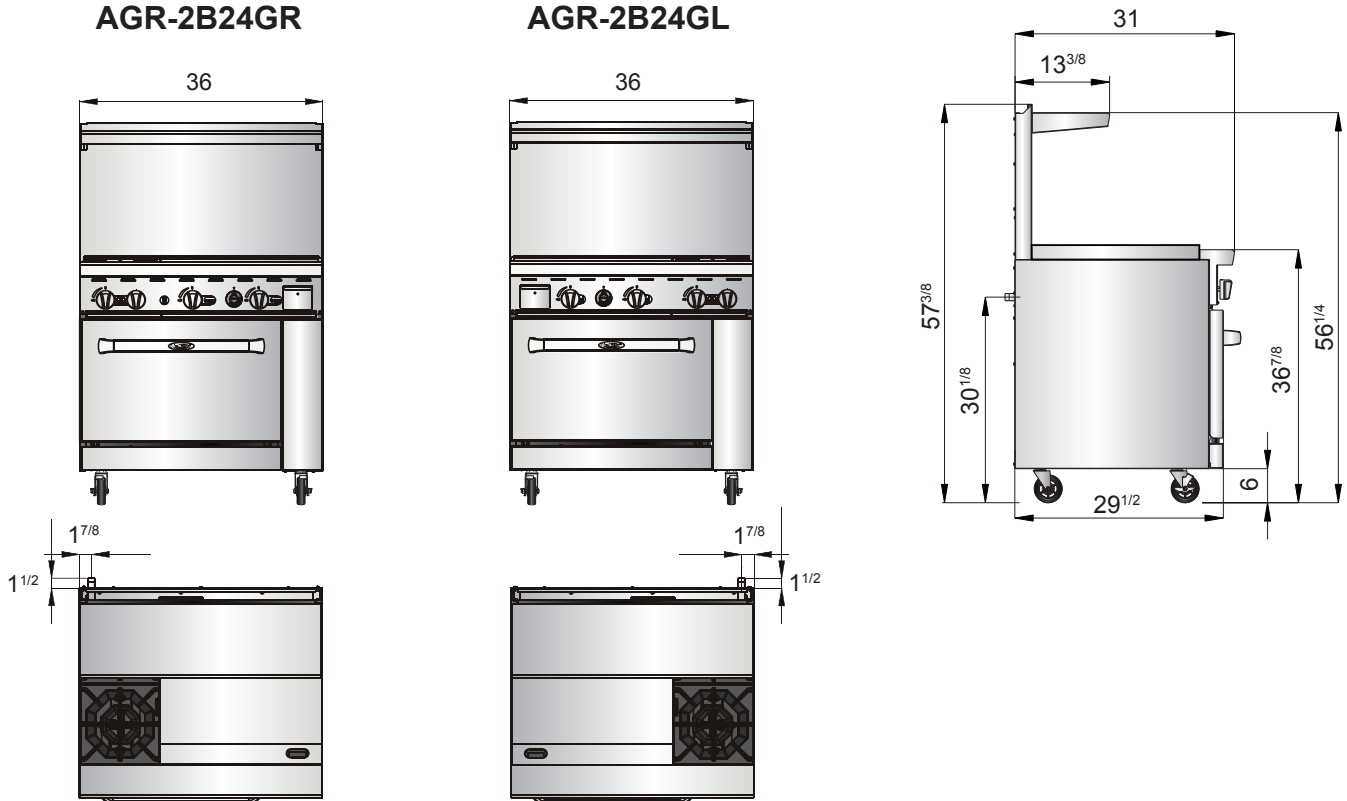

“WE MAKE THE KITCHEN BETTER!”

SPECIFICATIONS

Models	Gas Type	Burner Name	BTU's	Number of Burners	Valve Types	Oven Size (inch)	Hot Plates Working Area (inch)	Griddle Working Area (inch)	Exterior Dimensions (inch)	Net Weight (lbs)	Gross Weight (lbs)
AGR-2B24GR	NG	Hot plates	64,000	2	Pilot light	26^{1/2}×26×14	2pcs 11^{4/5}×11^{4/5}	24×50^{5/8}	36×31×57^{3/8}	479	607
		Griddle	48,000	2							
		Oven	24,000	1							
	LP	Hot plates	46,000	2							
		Griddle	48,000	2							
		Oven	27,000	1							
AGR-2B24GL	NG	Hot plates	64,000	2	Pilot light	26^{1/2}×26×14	2pcs 11^{4/5}×11^{4/5}	24×50^{5/8}	36×31×57^{3/8}	479	607
		Griddle	48,000	2							
		Oven	24,000	1							
	LP	Hot plates	46,000	2							
		Griddle	48,000	2							
		Oven	27,000	1							

PLAN VIEW

AGR-2B24GR

AGR-2B24GL

Heavy duty burners

Chrome oven rack

Stainless steel knobs

Stainless steel drawers

Logo