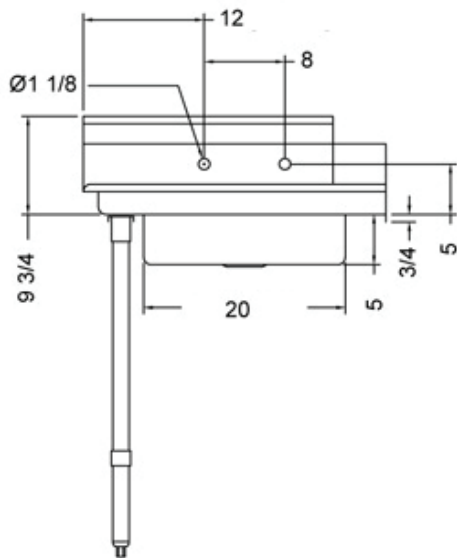

30" x 30" STAINLESS STEEL SOILED DISH TABLE (LEFT OF DISHWASHER)

TSDT-3030-LWM

2022RV.1

FEATURES

- ✓ Made with high quality 18 gauge 430 stainless steel
- ✓ Dimensions: 30" x 30" x 35 1/2" plus 5" backsplash
- ✓ Tub dimentions: 20" x 20" x 5"
- ✓ Stainless bullet feet, legs and sockets
- ✓ Central 3.5" sink drain
- ✓ Soiled dish basket included

OPTIONAL ACCESSORIES

- ✓ Stainless Steel Shelf
- ✓ Wall mount pre-rinse fausset with hose
- ✓ Clean dish table (right)
- ✓ Wire Shelving

TSDT-3030-LWM : GOES ON THE LEFT OF THE DISHWASHER

ASSEMBLY/SUPPORT