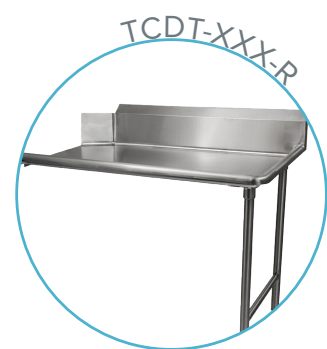

30" x 30" STAINLESS STEEL SOILED DISH TABLE (LEFT OF DISHWASHER)

TSDT-3030-LWM

2022RV.1

FEATURES

- ✓ Made with high quality 18 gauge 430 stainless steel
- ✓ Dimensions: 30" x 30" x 35 1/2" plus 5" backsplash
- ✓ Tub dimentions: 20" x 20" x 5"
- ✓ Stainless bullet feet, legs and sockets
- ✓ Central 3.5" sink drain
- ✓ Soiled dish basket included

OPTIONAL ACCESSORIES

- ✓ Stainless Steel Shelf
- ✓ Wall mount pre-rinse fausset with hose
- ✓ Clean dish table (right)
- ✓ Wire Shelving

TSDT-3030-LWM : GOES ON THE LEFT OF THE DISHWASHER

ASSEMBLY/SUPPORT