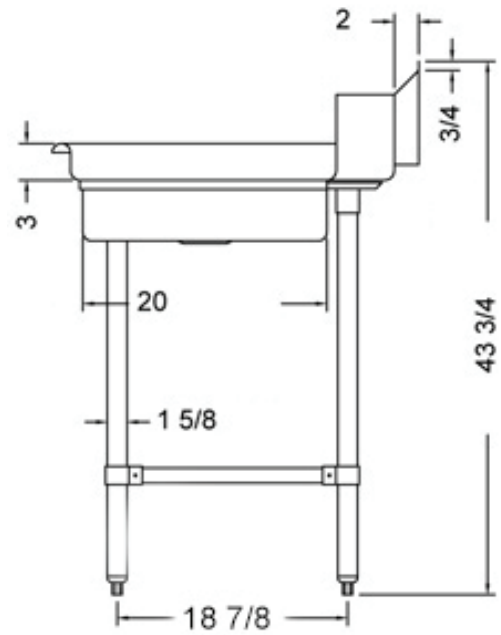

30" x 30" STAINLESS STEEL SOILED DISH TABLE (LEFT OF DISHWASHER)

TSDT-3030-LWM

2022RV.1

FEATURES

- ✓ Made with high quality 18 gauge 430 stainless steel
- ✓ Dimensions: 30" x 30" x 35 1/2" plus 5" backsplash
- ✓ Tub dimentions: 20" x 20" x 5"
- ✓ Stainless bullet feet, legs and sockets
- ✓ Central 3.5" sink drain
- ✓ Soiled dish basket included

OPTIONAL ACCESSORIES

- ✓ Stainless Steel Shelf
- ✓ Wall mount pre-rinse fausset with hose
- ✓ Clean dish table (right)
- ✓ Wire Shelving

TSDT-3030-LWM : GOES ON THE LEFT OF THE DISHWASHER

ASSEMBLY/SUPPORT