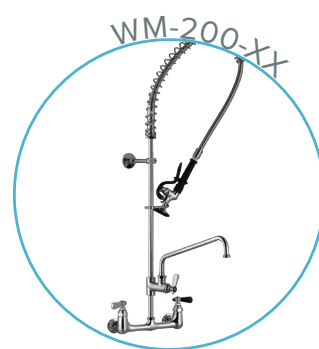

30" x 30" STAINLESS STEEL SOILED DISH TABLE (LEFT OF DISHWASHER)

TSDT-3030-LWM

2022RV.1

FEATURES

- ✓ Made with high quality 18 gauge 430 stainless steel
- ✓ Dimensions: 30" x 30" x 35 1/2" plus 5" backsplash
- ✓ Tub dimentions: 20" x 20" x 5"
- ✓ Stainless bullet feet, legs and sockets
- ✓ Central 3.5" sink drain
- ✓ Soiled dish basket included

OPTIONAL ACCESSORIES

- ✓ Stainless Steel Shelf
- ✓ Wall mount pre-rinse fausset with hose
- ✓ Clean dish table (right)
- ✓ Wire Shelving

TSDT-3030-LWM : GOES ON THE LEFT OF THE DISHWASHER

ASSEMBLY/SUPPORT