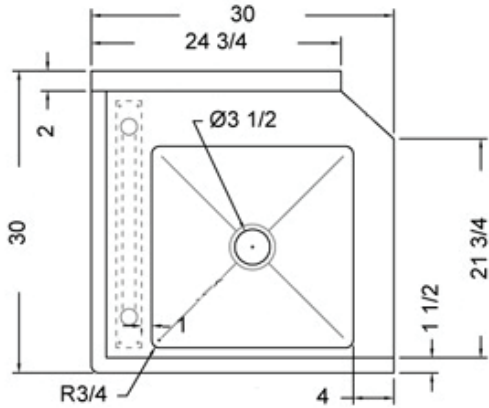

30" x 30" STAINLESS STEEL SOILED DISH TABLE (LEFT OF DISHWASHER)

TSDT-3030-LWM

2022RV.1

FEATURES

- ✓ Made with high quality 18 gauge 430 stainless steel
- ✓ Dimensions: 30" x 30" x 35 1/2" plus 5" backsplash
- ✓ Tub dimentions: 20" x 20" x 5"
- ✓ Stainless bullet feet, legs and sockets
- ✓ Central 3.5" sink drain
- ✓ Soiled dish basket included

OPTIONAL ACCESSORIES

- ✓ Stainless Steel Shelf
- ✓ Wall mount pre-rinse fausset with hose
- ✓ Clean dish table (right)
- ✓ Wire Shelving

TSDT-3030-LWM : GOES ON THE LEFT OF THE DISHWASHER

ASSEMBLY/SUPPORT